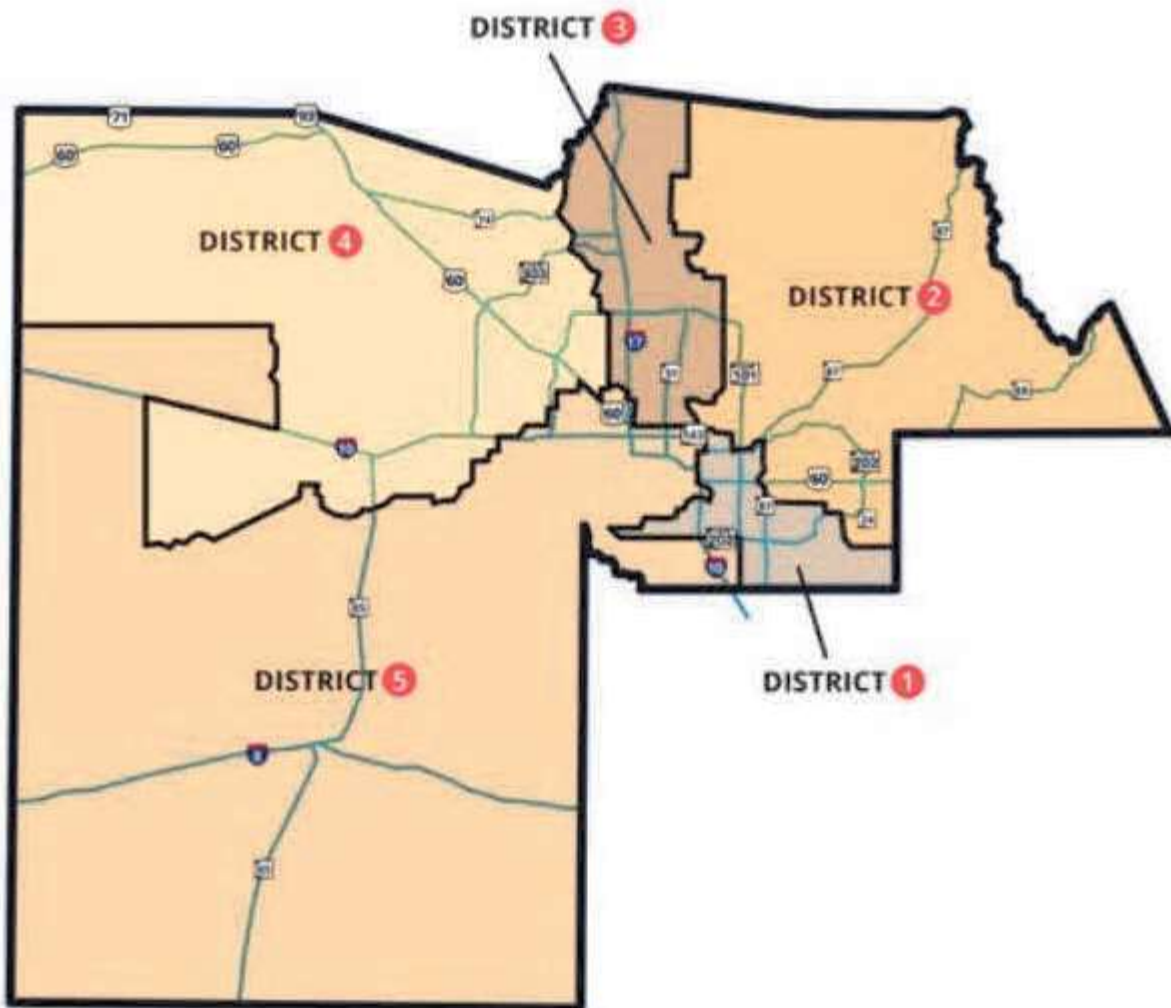

State of Arizona Maricopa County Legislative Districts

District 2 Area(s) represented

Apache Junction, Carefree, Cave Creek, Fountain Hills, Gilbert, Mesa, Paradise Valley, Phoenix, Scottsdale